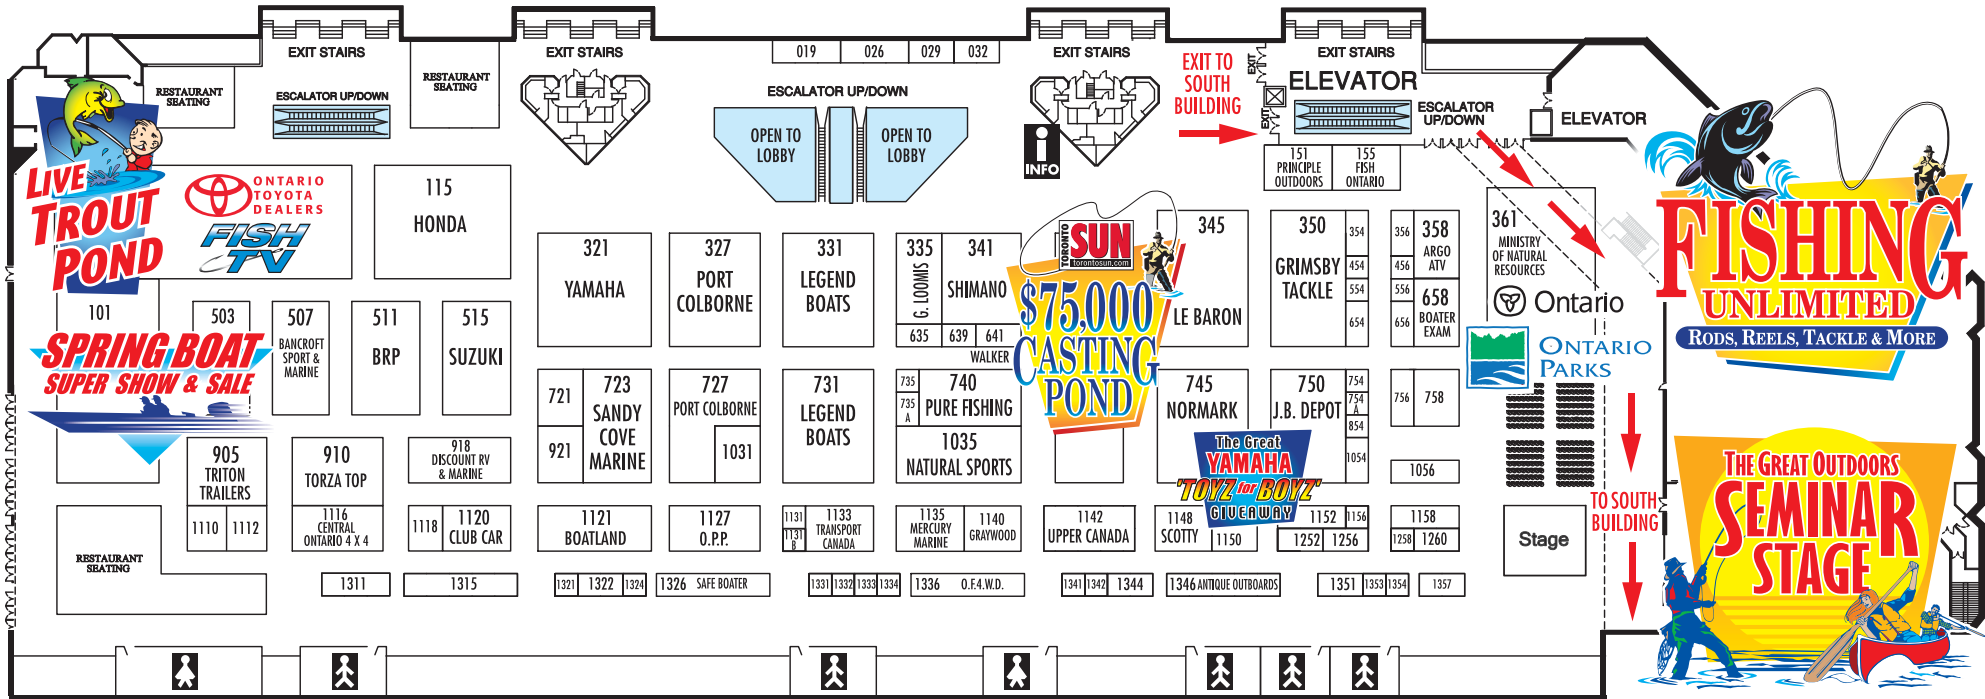

# North Building - 300 Level

**FISHING UNLIMITED**  
RODS, REELS, TACKLE & MORE

**THE GREAT OUTDOORS SEMINAR STAGE**